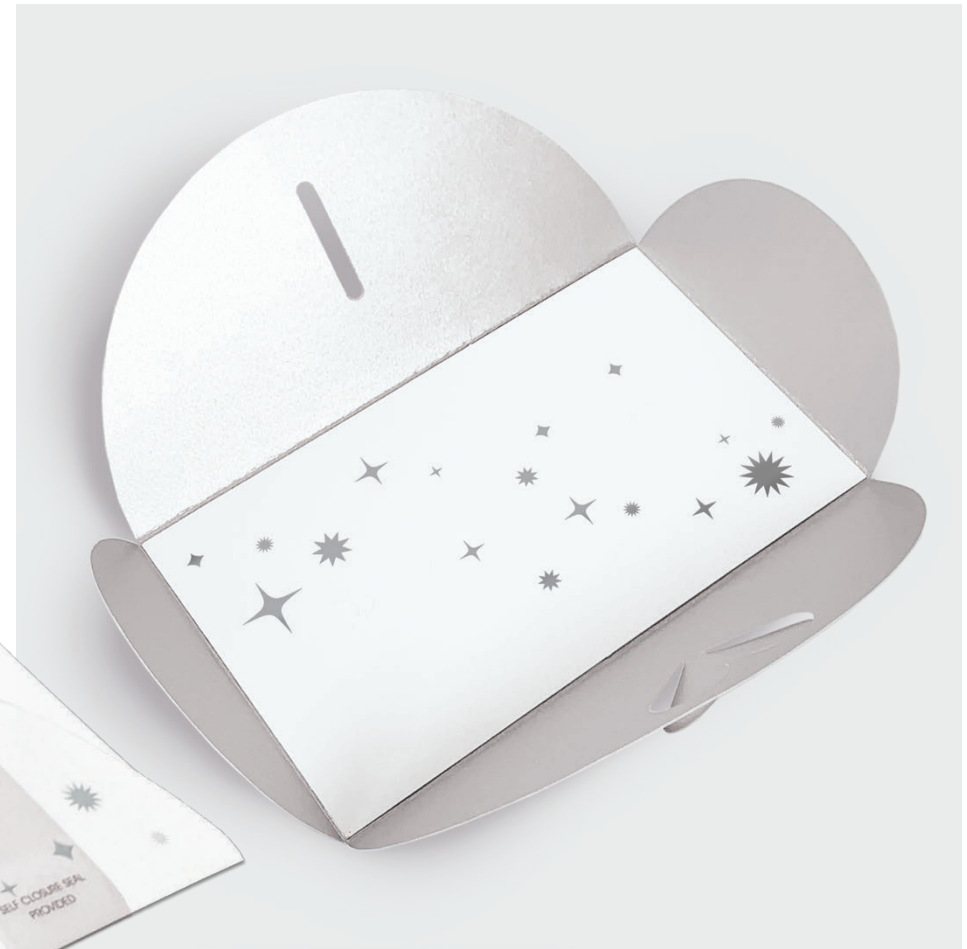

STAR GIFT ENVELOPE

Crafted with meticulous attention to detail, with pearlized card and silver foil fastening, our envelopes measure an ample 250 x 150mm, providing space to showcase your gift.

Whether you choose to tuck in crisp banknotes, a thoughtful voucher, or a cherished gift card, our envelopes will elevate the moment and convey your heartfelt wishes in a truly memorable way.

GIFT ENVELOPE

KO 42

£2.48 (x12's £29.76)