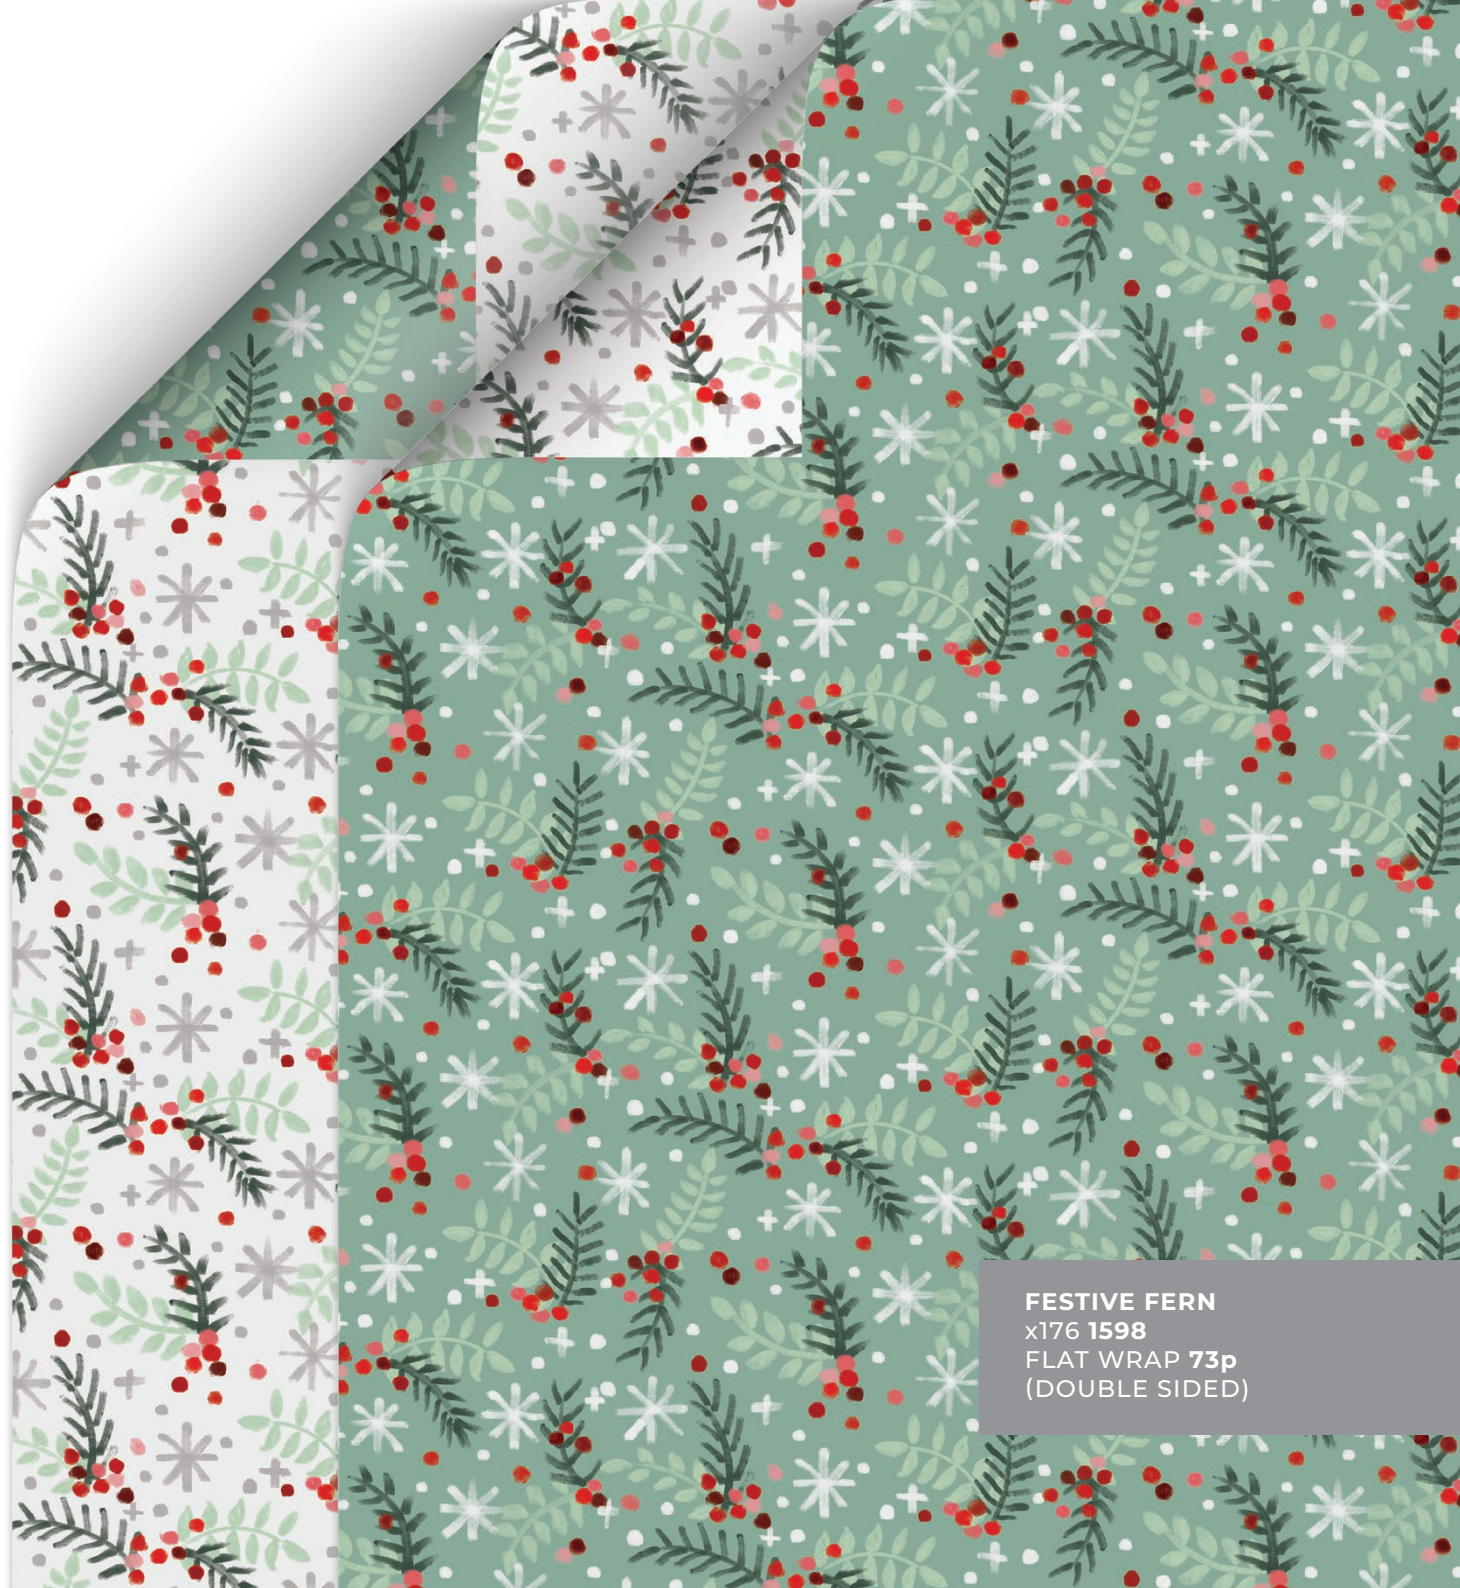

FESTIVE FERN
x176 1598
FLAT WRAP **73p**
(DOUBLE SIDED)

FOLKSY ROBINS - FLAT WRAP
x176 1652
FLAT WRAP 73p
(DOUBLE SIDED)

FOLKSY ROBIN

Nestled amidst a lush, deep green backdrop, a charming folksy-style robin awaits its moment to spread joy. It's cheerful demeanor and vibrant plumage hint at the pattern that lies within.