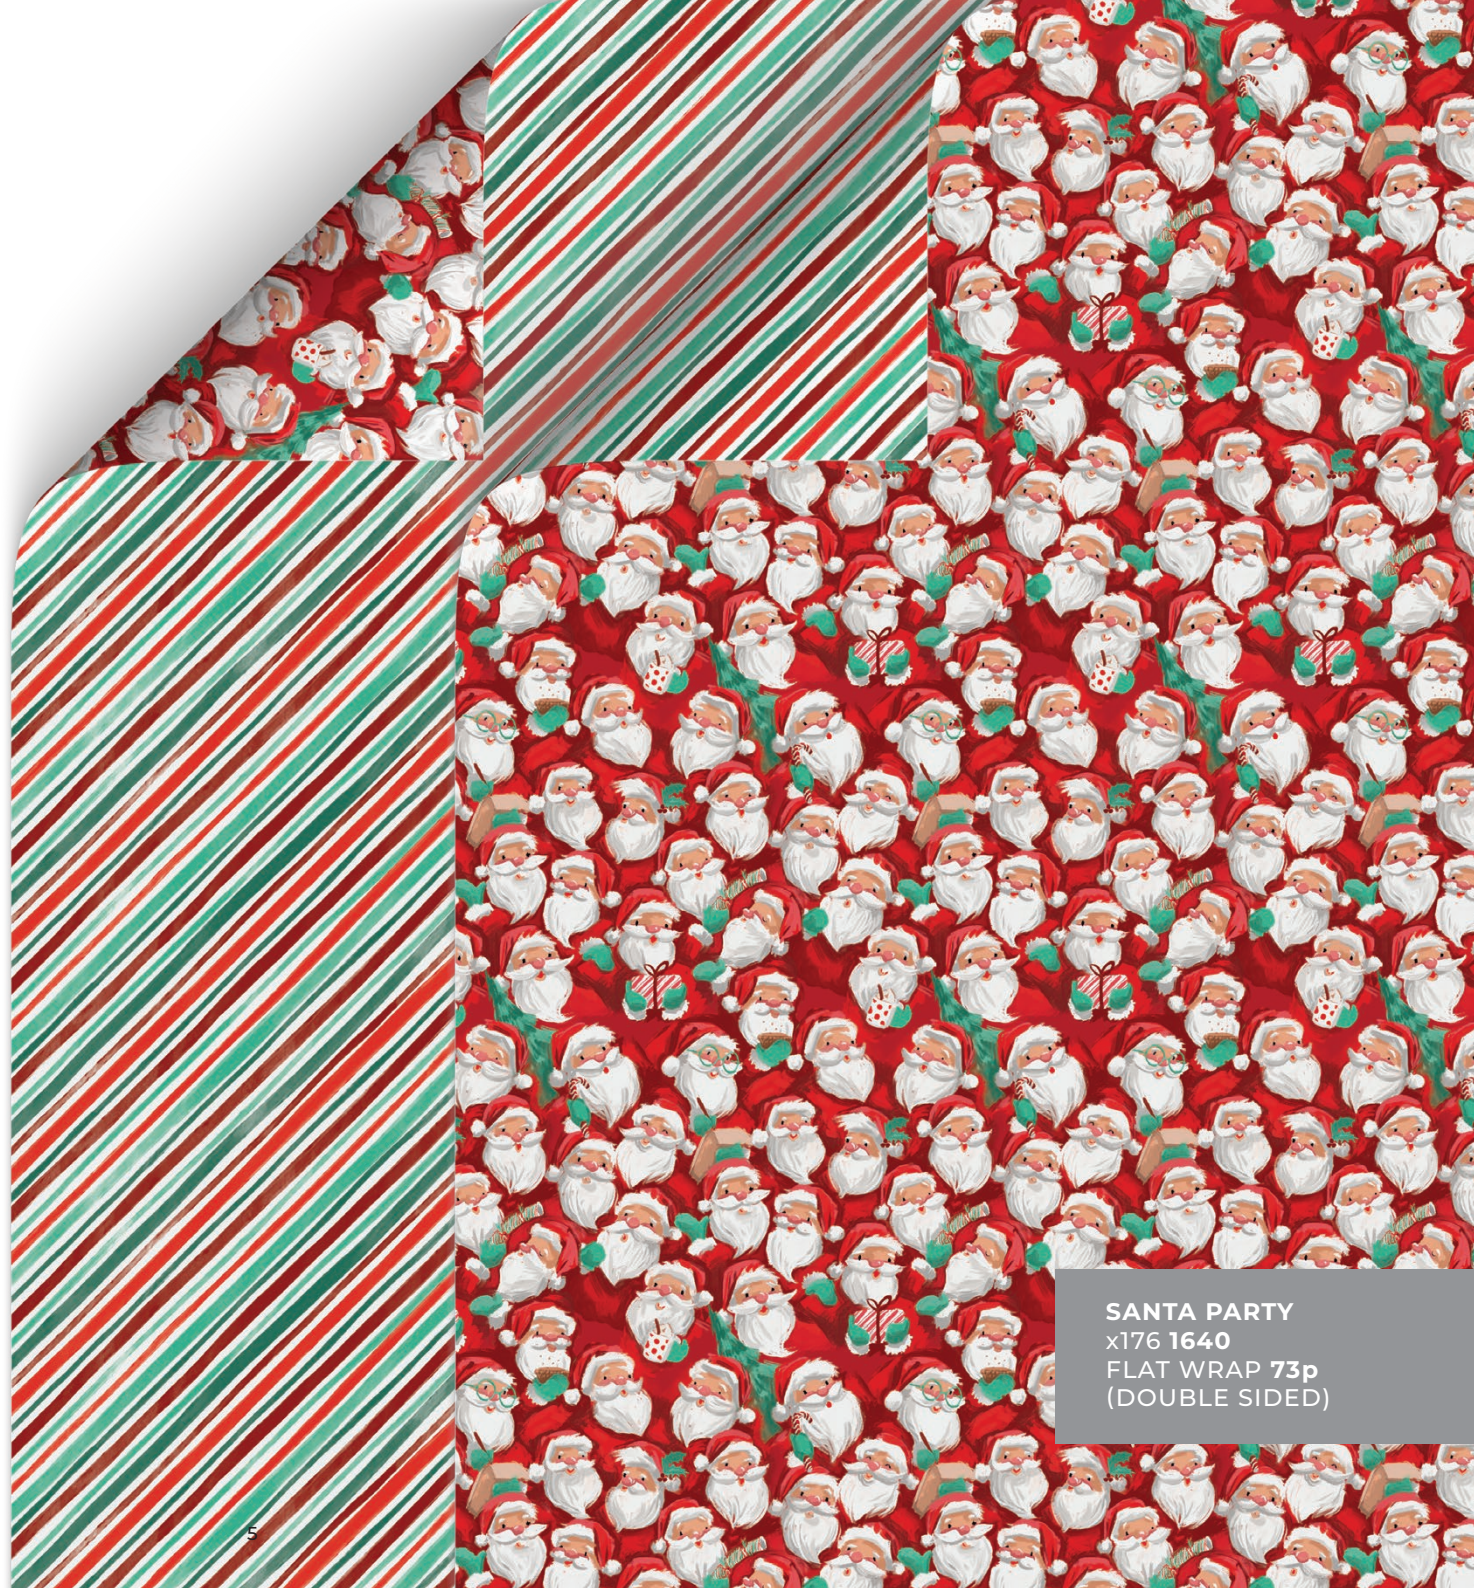

SANTA PARTY
x148 1640
3m x 70cm **£1.87**

SANTA PARTY
x176 1640
FLAT WRAP **73p**
(DOUBLE SIDED)