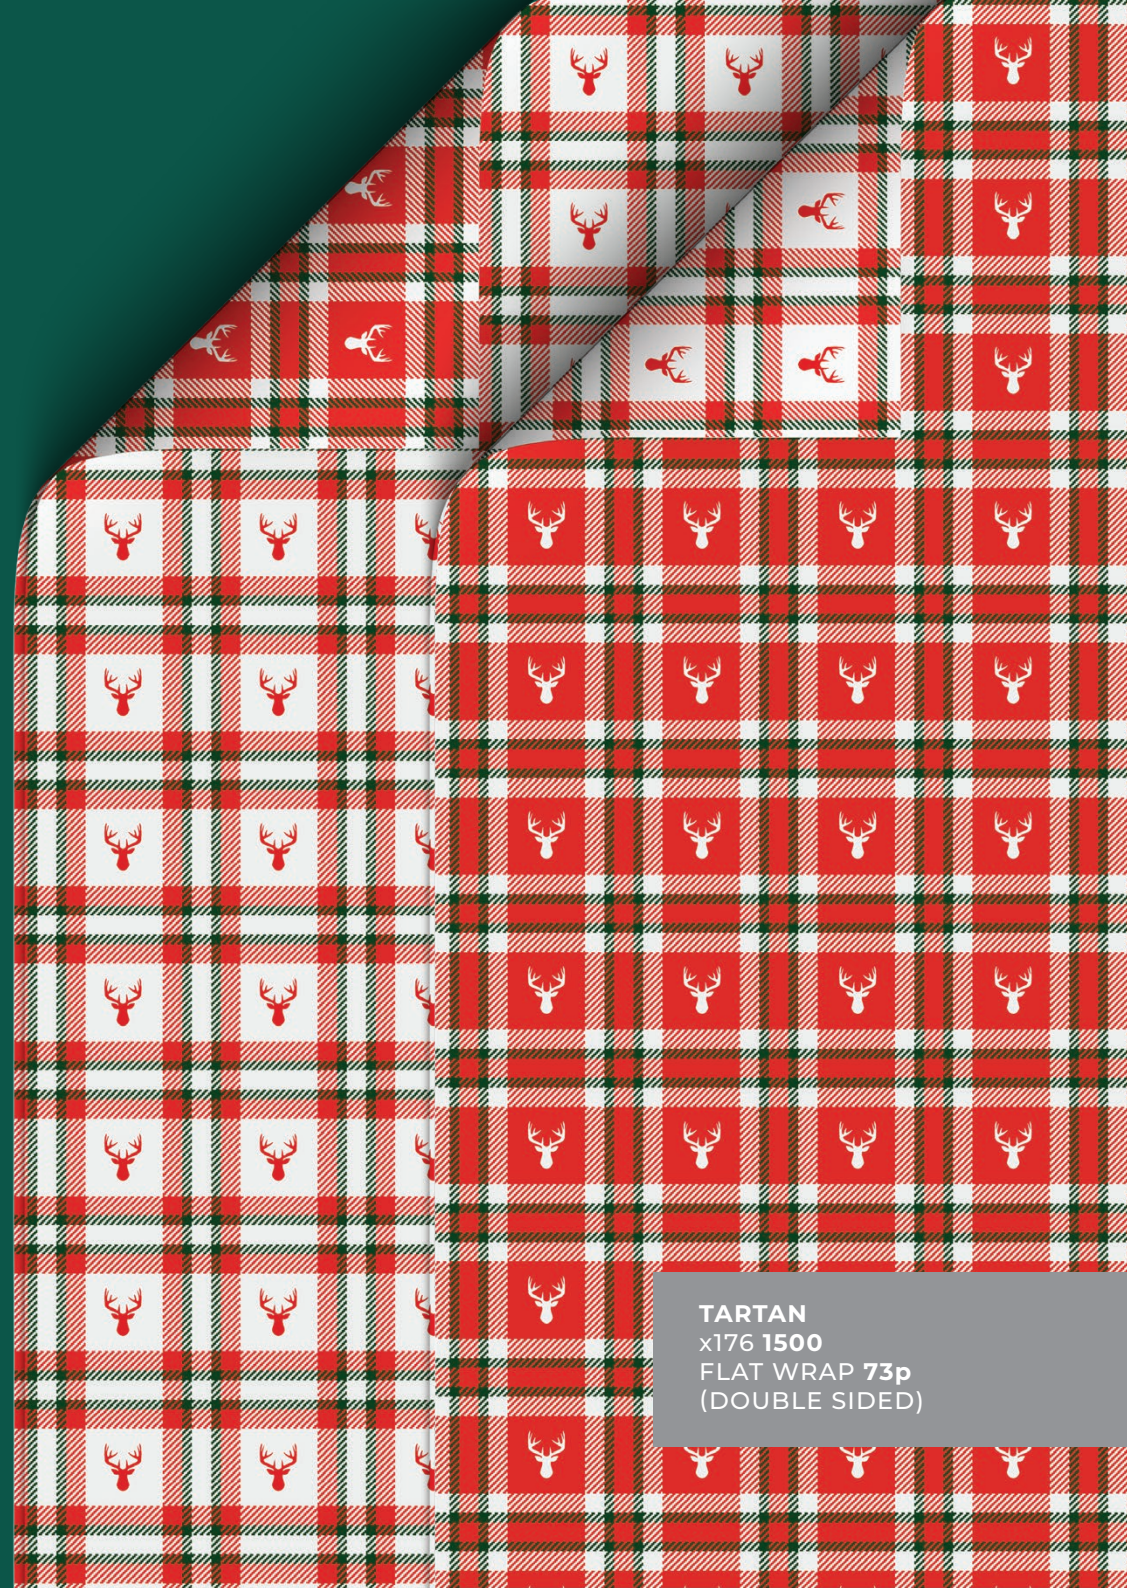

TARTAN
x176 1500
FLAT WRAP **73p**
(DOUBLE SIDED)