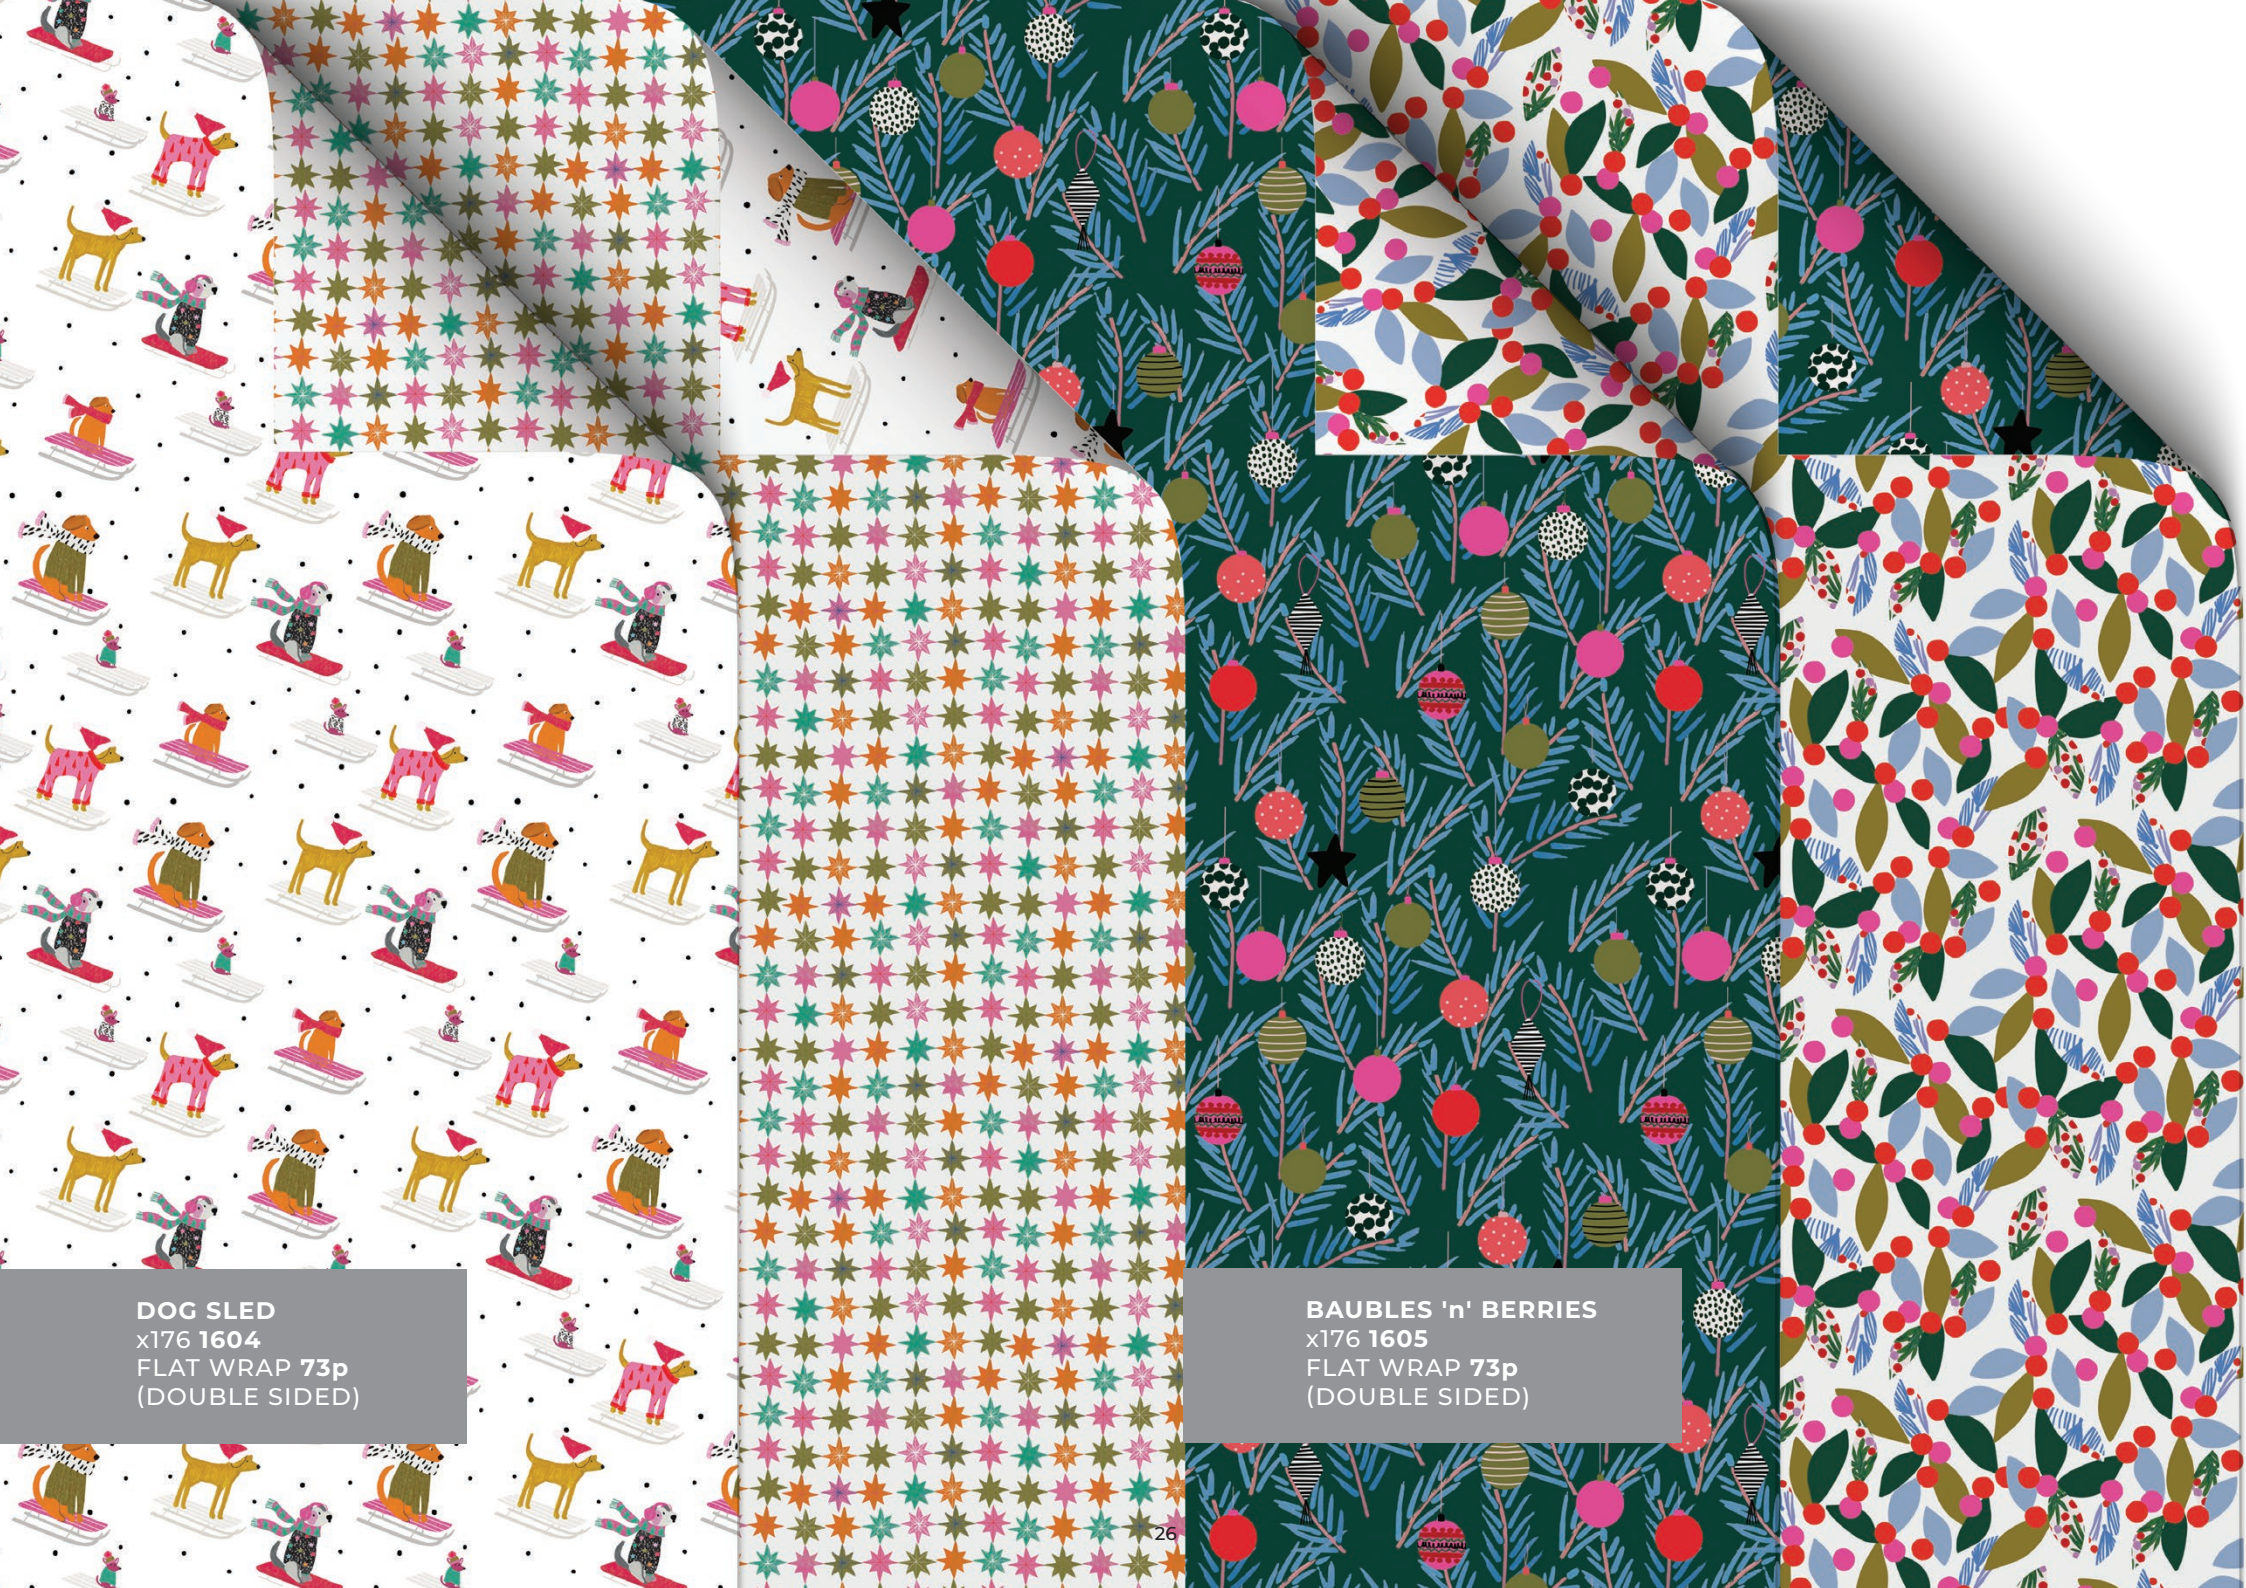

FOLKSY ROBINS
x824 1652
MEDIUM **£1.46**

FOLKSY ROBIN
x288 1105
TAGS x6 **£1.04**

FOLKSY ROBINS
x419 1652
TISSUE **£1.04**

DOG SLED
x176 1604
FLAT WRAP 73p
(DOUBLE SIDED)

BAUBLES 'n' BERRIES
x176 1605
FLAT WRAP 73p
(DOUBLE SIDED)