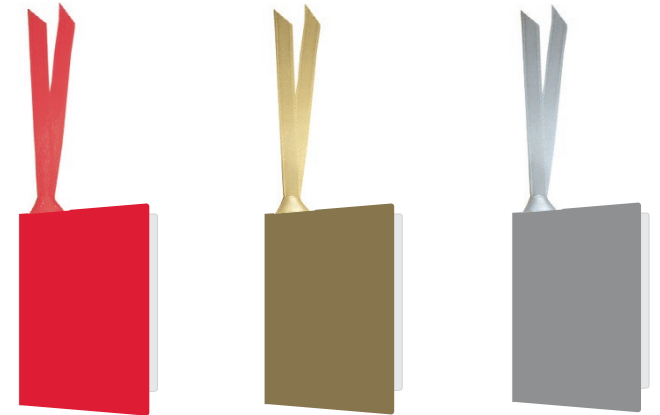

CRAFT TAGS

In the spirit of mindful gifting, we are thrilled to introduce the exceptional Craft substrate to our gift tag selection. Biodegradable and renewable, this remarkable material empowers you to create truly thoughtful and sustainable presents that will leave a lasting impression.

CRAFT CAPTION TAGS
 SIZE W70 x H70mm
 x288 **1068**
 TAG 6's **£1.04**

RED
 x288 **1060**

GOLD
 x288 **1061**

SILVER
 x288 **1062**

GREEN
 x288 **1090**

TAG SIZE W55 x H110mm

ESSENTIAL TAGS

SCARLET RED
 828 **001**
 20p

GOLD
 828 **071**
 20p

SILVER
 828 **072**
 20p

5 X MIXED PACK
 828 **1004**
£1.23

FOLDED SIZE W50 x H100mm

FOIL TAGS

Gift-giving is an art form that transcends the mere exchange of presents. It's about expressing our love, appreciation, and well wishes to those we care about. To elevate the gifting experience, we are thrilled to introduce our exquisite collection of premium foiled gift tags, designed to add a touch of sophistication and elegance to every package.