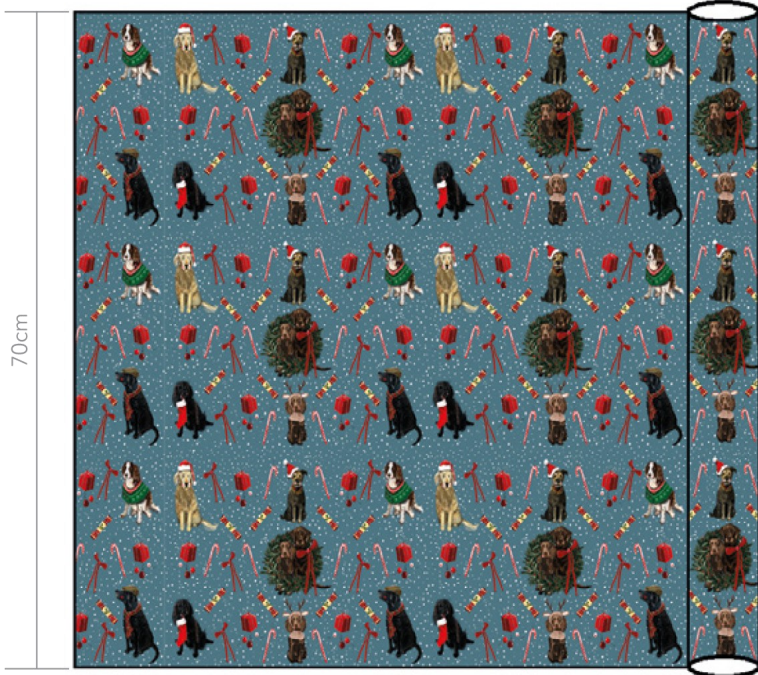

New

XMNP07
Cats And Snowman

New

XMNP08
Robin And Holly

• LIMITED SUPPLY ONLY •

Christmas Roll Wrap

Christmas roll wrap is 70cm wide x 3m in length as a roll.
SOLD AS A BATCH OF 48 MIXED ROLLS, 12 EACH OF THE 4 DESIGNS
IN A RED FLOOR STANDING CARDBOARD DISPLAY BOX.